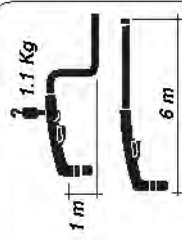

TECHNICAL DATA

A 151 - P 151

P L A S M A R A N G E

Voltage class	M
Standard length m	6
Air consumption	230 l/min
Air pressure	5 bar
Duty cycle 60%	150 A
Duty cycle 100%	120 A

	A 151	m		P 151	m
FITTING	PA1552	6		PA0127	6
1/4 G	PA1550	6	FITTING	PA0128	12
FITTING	PA1551	12	1/4 XT	PA0252	6
1/4 XT	PA1554	6	Central adaptors	PA0253	12
Central adaptors	PA1555	12			